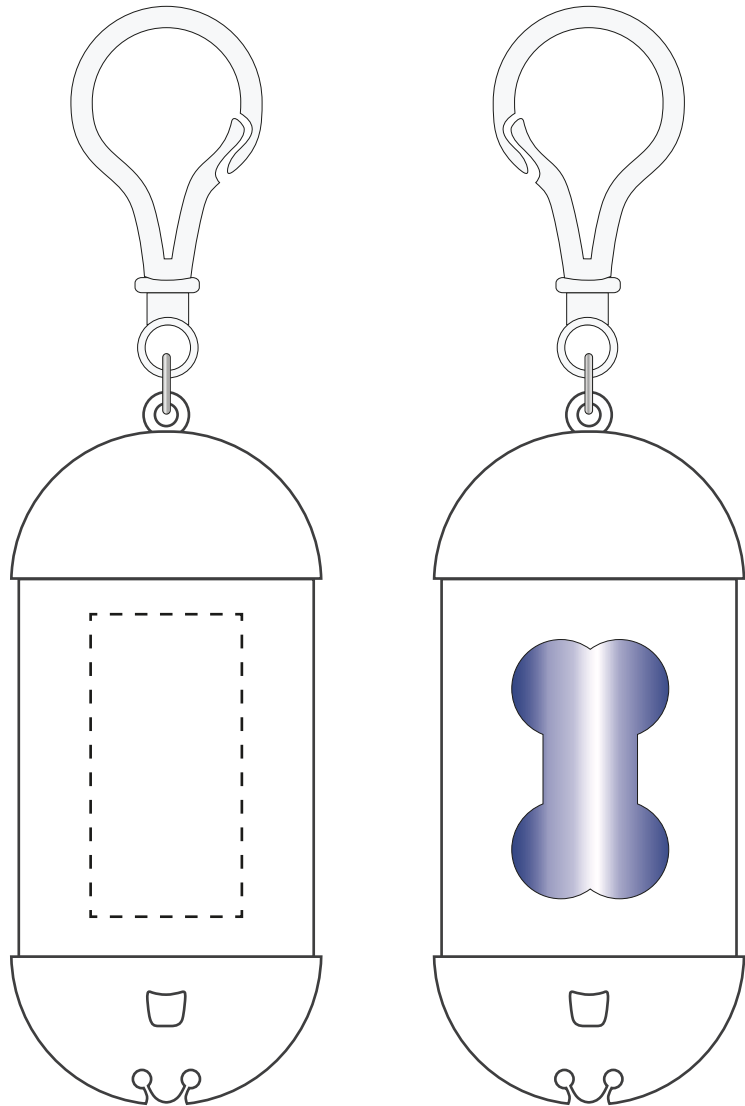

Your Ref:	Quantity:	Product Code: SS1069
Our Ref:	Version: 1	Product Colour: WHITE

PRINTING CONCERNS:**PRODUCT INFO:**

We stock this item in the following colours

**PANTONE REFERENCE(S)**

Full Colour Printing

ARTWORK SCALE 100%

ARTWORK SCALE 100%
Max Digital print area: 20mm x 40mm

Product Image for visualisation
- colours may vary

The dashed line is to demonstrate print area and will not appear on your printed item